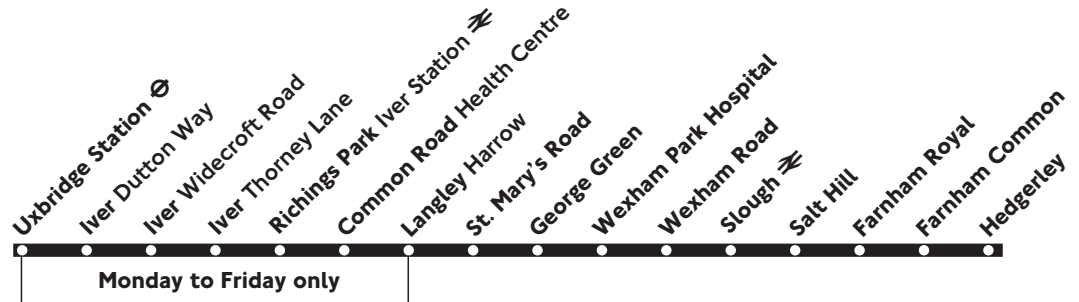

583

Uxbridge - Slough - Hedgerley

Mondays to Saturdays
except evenings

TfL Bus Passes, Travelcards, Saver Tickets and Oyster Cards are NOT accepted on this service.
Cash fares may differ from those charged on other local bus services.

Monday - Friday

Uxbridge Bakers Road (Stop N)	0950	1220	---	1515	---
Iver Lane Palmers Moor lane	1000	1230	---	1525	---
Iver Dutton Way, Tower House	1004	1234	---	1529	---
Iver Widcroft Road, Croft House	1007	1237	---	1532	---
Richings Park Iver Station	1012	1242	---	1537	---
Langley Common Road, Health Centre	↓	1247	---	1542	---
Langley The Harrow	1025	1250	---	1545	---
George Green Blinco Lane	1030	---	---	1550	---
Wexham Park Hospital	1039	---	---	1559	---
Slough Queensmere	↓	---	1345	1606	1700
Salt Hill Three Tuns	↓	---	1351	1612	1708
Farnham Royal Fairfield Lane	↓	---	1400	1621	1717
Farnham Common Foresters Arms	↓	---	1403	1624	1720
Wexham Street	1042	---	↓	↓	↓
Hedgerley Stevenson Road	1050	---	1404	1628	1724

Saturday

Langley The Harrow	0910	1110	1340
Langley Langley Road	0914	1114	1344
George Green Blinco Lane	0918	1118	1348
Wexham Park Hospital	0925	1125	1355
Slough Queensmere	0935	1135	1405
Salt Hill Three Tuns	0941	1141	1411
Farnham Royal Fairfield Lane	0950	1150	1420
Farnham Common Foresters Arms	0953	1153	1423
Hedgerley Stevenson Road	0958	1158	1428

No service on Sunday or Public Holidays

Route 583 is operated on behalf of Buckinghamshire County Council

Operated by Redline Buses (01296 426786) 10.5.10_T583/1