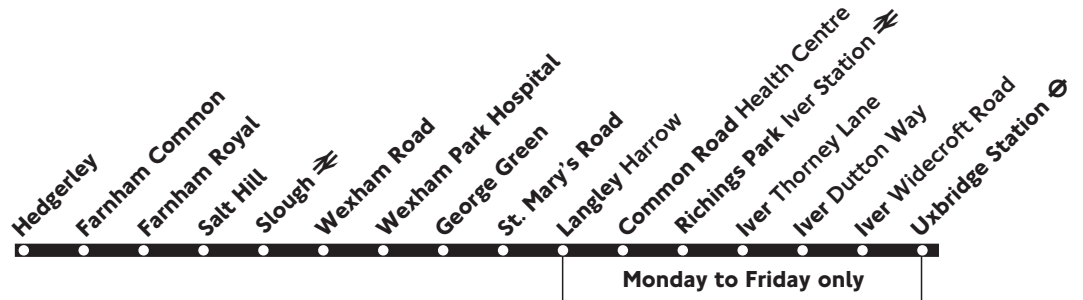

No service on Sunday or Public Holidays

Route 583 is operated on behalf of Buckinghamshire County Council

Operated by Redline Buses (01296 426786) 10.5.10_T583/1

583

Hedgerley - Slough - Uxbridge

Mondays to Saturdays
except evenings

TfL Bus Passes, Travelcards, Saver Tickets and Oyster Cards are NOT accepted on this service.
Cash fares may differ from those charged on other local bus services.

Monday - Friday

Hedgerley <i>Stevenson Road</i>	0815	1055	1405	1630
Farnham Common <i>Foresters Arms</i>	0820	1100	1410	1635
Farnham Royal <i>Fairfield Lane</i>	0824	1104	1414	1639
Salt Hill <i>Three Tuns</i>	0833	1108	1418	1647
Slough <i>Wellington Street, Bus Station (Stop B)</i>	0843	1113	1423	1657
Wexham Park Hospital	0856	1120	1430	---
George Green <i>Blinco Lane</i>	0905	1129	1439	---
Langley <i>The Harrow</i>	0915	1140	1450	---
Langley <i>Common Road, Health Centre</i>	0917	↓	1452	---
Richings Park <i>Iver Station</i>	0922	1150	1457	---
Iver Dutton Way , Tower House	0927	1155	↓	---
Iver Widecroft Road , Croft House	0930	1158	↓	---
Iver Lane <i>Palmers Moor lane</i>	0935	1203	1502	---
Uxbridge <i>Belmont Road (Stop D)</i>	0945	1213	1512	---

Saturday

Hedgerley <i>Stevenson Road</i>	0818	1010	1210
Farnham Common <i>Foresters Arms</i>	0823	1015	1215
Farnham Royal <i>Fairfield Lane</i>	0827	1019	1219
Salt Hill <i>Three Tuns</i>	0836	1027	1227
Slough <i>Wellington Street, Bus Station (Stop B)</i>	0843	1032	1232
Wexham Park Hospital	0850	1039	1239
George Green <i>Blinco Lane</i>	0900	1049	1249
Langley <i>The Harrow</i>	0908	1057	1257